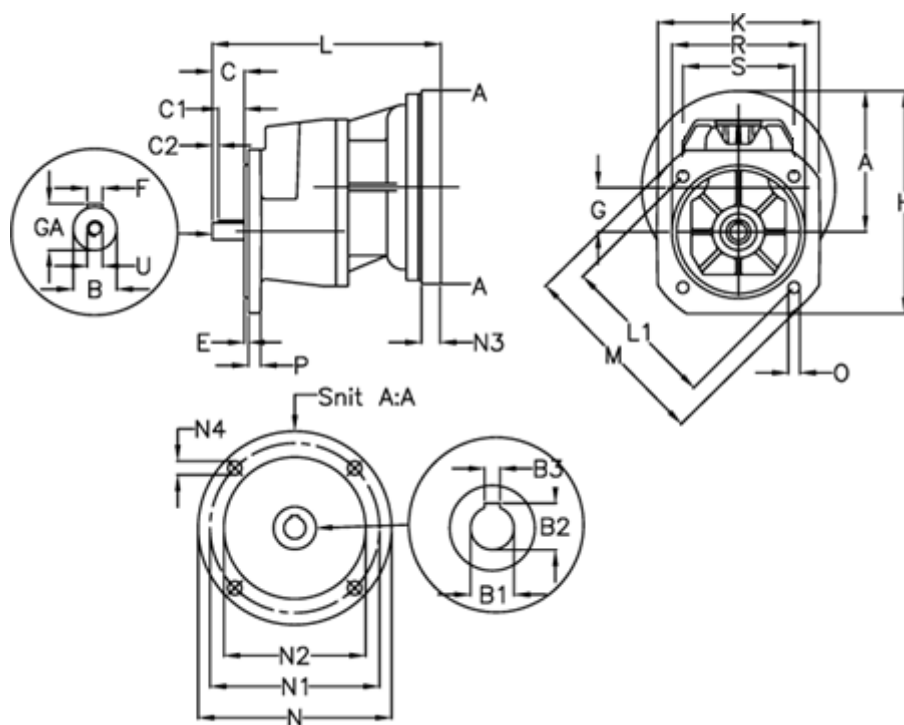

# Data Sheet

Article number: 40550300142440  
 Description: Single Stage Helical Gear  
 S 301-1,4-P100B5

## Measures

A = 122.8	E = 3.5	M = 200.0	R = 130
B = 24	F = 8x7x40	N = 250	S = 130
B1 = 28	G = 51.8	N1 = 215	U = M8
B2 = 31.3	GA = 27.0	N2 = 180	
B3 = 8	H = 197.8	N3 = -	
C = 50	K = 150	N4 = M12x16	
C1 = 40	L = 262	O = 11.5	
C2 = 5	L1 = 165.0	P = 12	